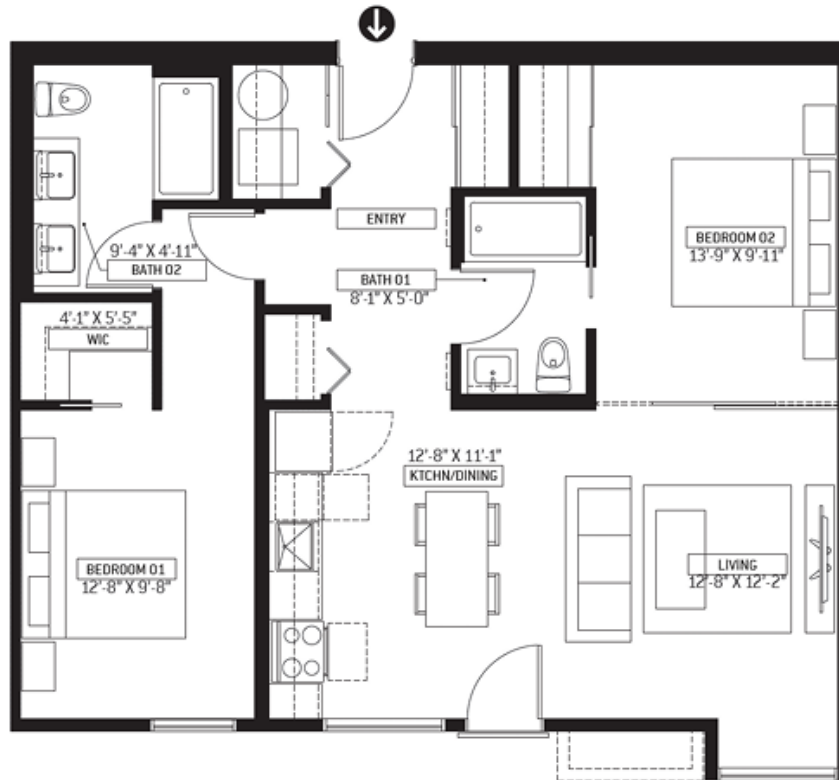

# THE SPOT

# 2 BEDROOM / 2 BATH

THE EMERALD TYPE 2 | 964 SF